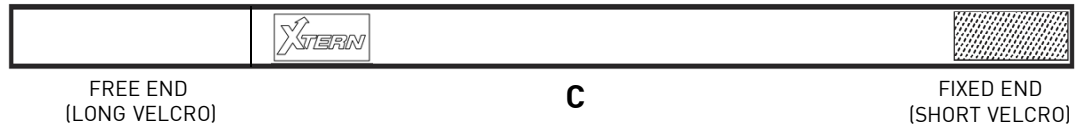

## CALF PAD & STRAP KIT -SMALL-MEDIUM-LARGE- (500301-K00-SML)

1

2

3

4

5

6