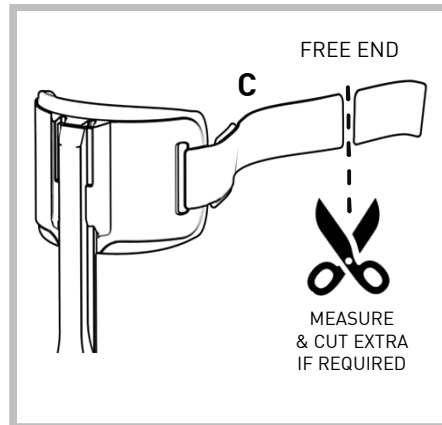

## CALF PAD & STRAP KIT -SMALL-MEDIUM-LARGE- (500301-K00-SML)

1

2

3

4

5

6